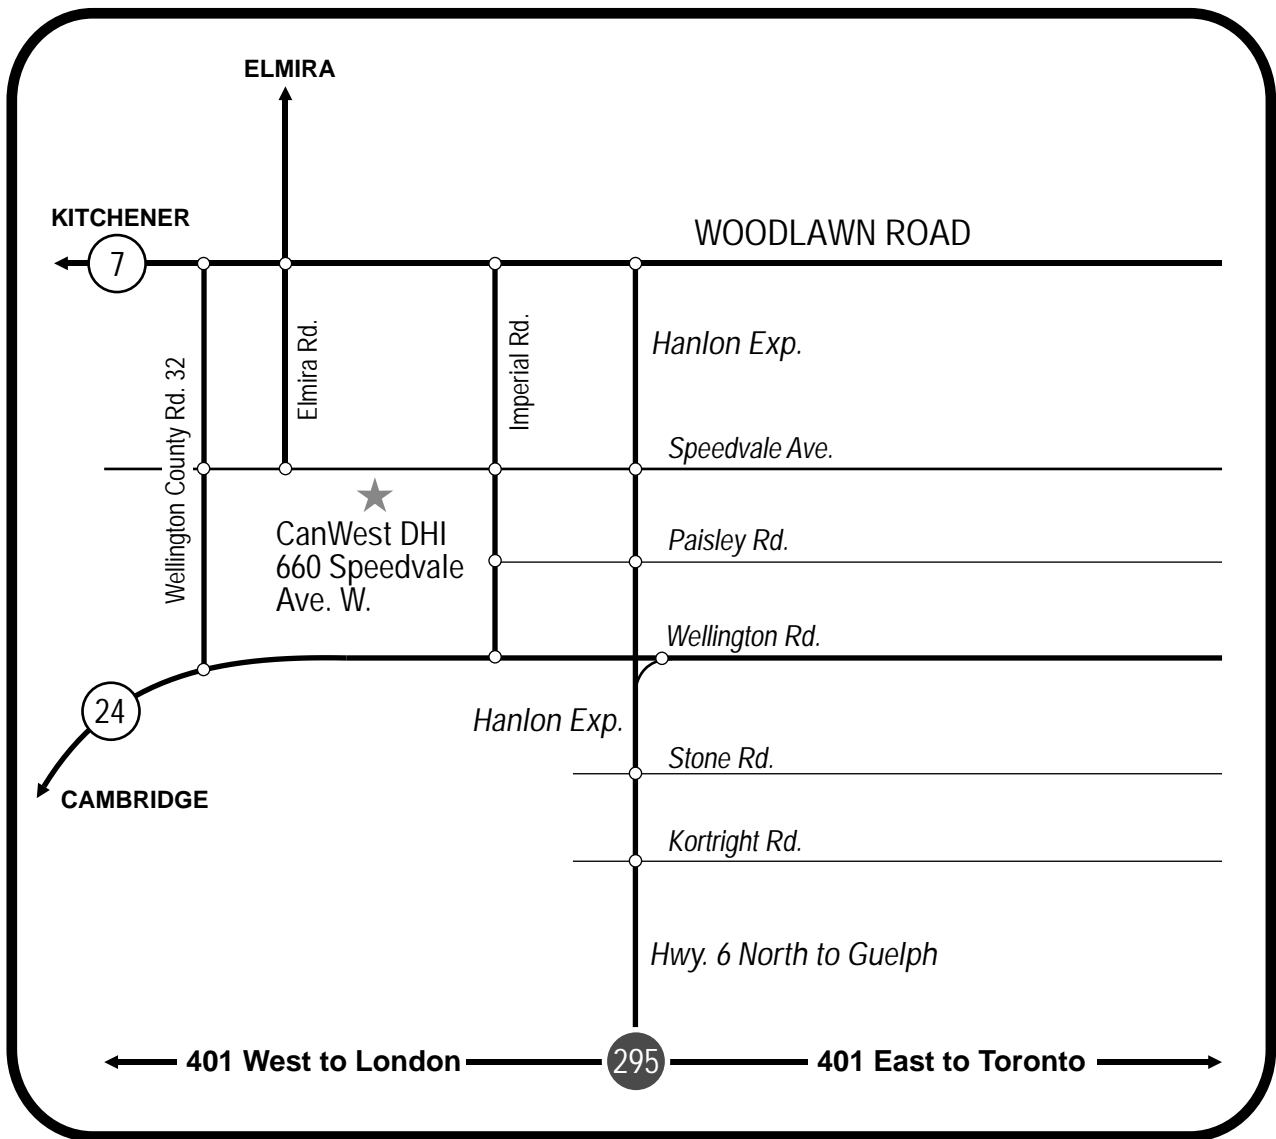

# Directions to CanWest DHI Head Office

CanWest DHI is located at 660 Speedvale Avenue West in Guelph, Ontario.

If you are travelling from either London or Toronto, take Highway #6 North to Speedvale Avenue. Turn left on Speedvale and travel west for 2 km. From Kitchener, take Highway #7 and turn south on Highway #6 (Hanlon Expressway) to Speedvale and then turn right.