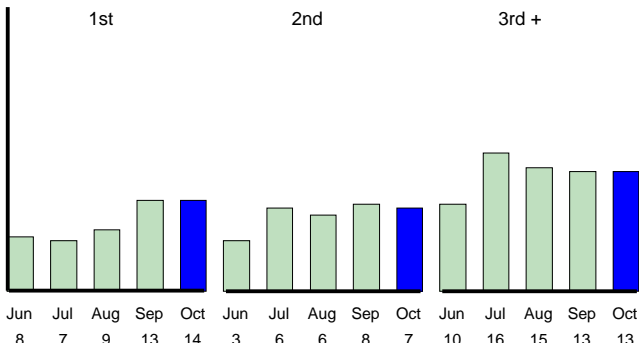

NAME  
Ontario Sample Herd  
CanWest DHI

HERD NUMBER  
ON

PAGE  
1 of 1

TEST DATE  
03 Oct 2009  
SERVICE  
P12

**HERD SUMMARY**

**TREND FOR PERCENT OF GROUP > LS 4 OR 200,000**

**LACTATION GROUP**

**STAGE OF LACTATION**

**HERD PROFILE**

| DIM   | 1st | 2nd | 3rd+ | All |
|-------|-----|-----|------|-----|
| Early | 2.9 | 1.3 | 2.6  | 2.5 |
| 100   | 23  | 8   | 8    | 39  |
| Mid   | 2.6 | 3.2 | 3.1  | 3.0 |
| 200   | 9   | 8   | 13   | 30  |
| Late  | 3.2 | 3.6 | 3.9  | 3.5 |
|       | 23  | 15  | 19   | 57  |
| All   | 3.0 | 2.9 | 3.4  | 3.1 |
|       | 55  | 31  | 40   | 126 |