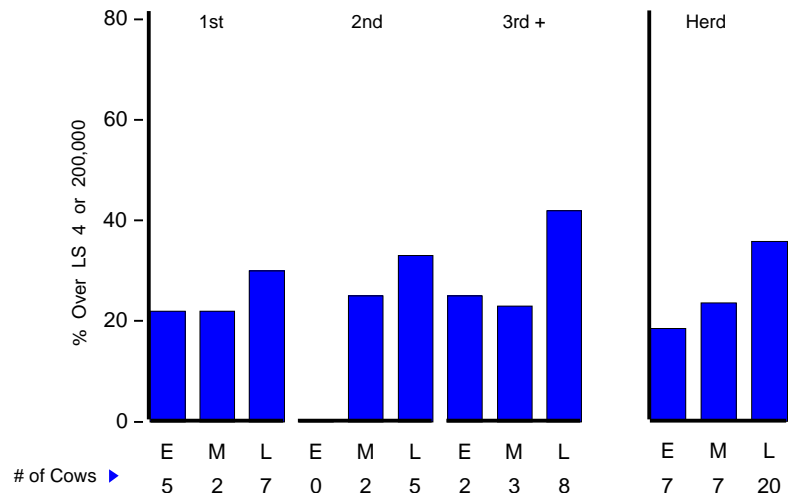

NAME  
Ontario Sample Herd  
CanWest DHI

HERD NUMBER  
ON

PAGE  
1 of 1

TEST DATE  
03 Oct 2009  
SERVICE  
P12

**HERD SUMMARY**

**TREND FOR PERCENT OF GROUP > LS 4 OR 200,000**

**LACTATION GROUP**

**STAGE OF LACTATION**

**HERD PROFILE**

| DIM   | 1st | 2nd | 3rd+ | All |
|-------|-----|-----|------|-----|
| Early | 2.9 | 1.3 | 2.6  | 2.5 |
| 100   | 23  | 8   | 8    | 39  |
| Mid   | 2.6 | 3.2 | 3.1  | 3.0 |
| 200   | 9   | 8   | 13   | 30  |
| Late  | 3.2 | 3.6 | 3.9  | 3.5 |
|       | 23  | 15  | 19   | 57  |
| All   | 3.0 | 2.9 | 3.4  | 3.1 |
|       | 55  | 31  | 40   | 126 |

Linear Score      Cows

**LACTATION GROUP & STAGE SUMMARY**