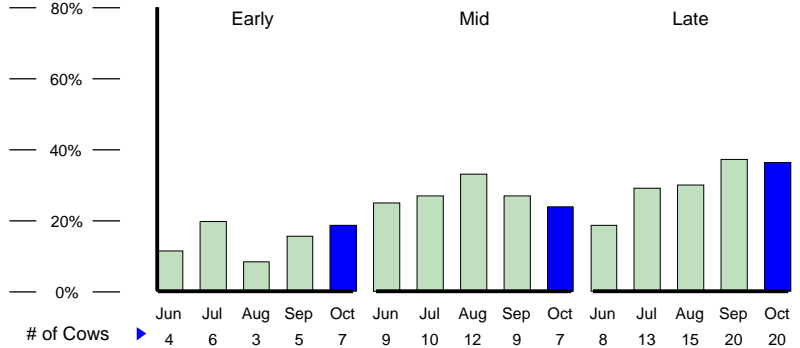

NAME  
Ontario Sample Herd  
CanWest DHI

HERD NUMBER  
ON

PAGE  
1 of 1

TEST DATE  
03 Oct 2009  
SERVICE  
P12

**HERD SUMMARY**

**TREND FOR PERCENT OF GROUP > LS 4 OR 200,000**

**LACTATION GROUP**

**STAGE OF LACTATION**

**HERD PROFILE**

| DIM   | 1st | 2nd | 3rd+ | All |
|-------|-----|-----|------|-----|
| Early | 2.9 | 1.3 | 2.6  | 2.5 |
| 100   | 23  | 8   | 8    | 39  |
| Mid   | 2.6 | 3.2 | 3.1  | 3.0 |
| 200   | 9   | 8   | 13   | 30  |
| Late  | 3.2 | 3.6 | 3.9  | 3.5 |
|       | 23  | 15  | 19   | 57  |
| All   | 3.0 | 2.9 | 3.4  | 3.1 |
|       | 55  | 31  | 40   | 126 |