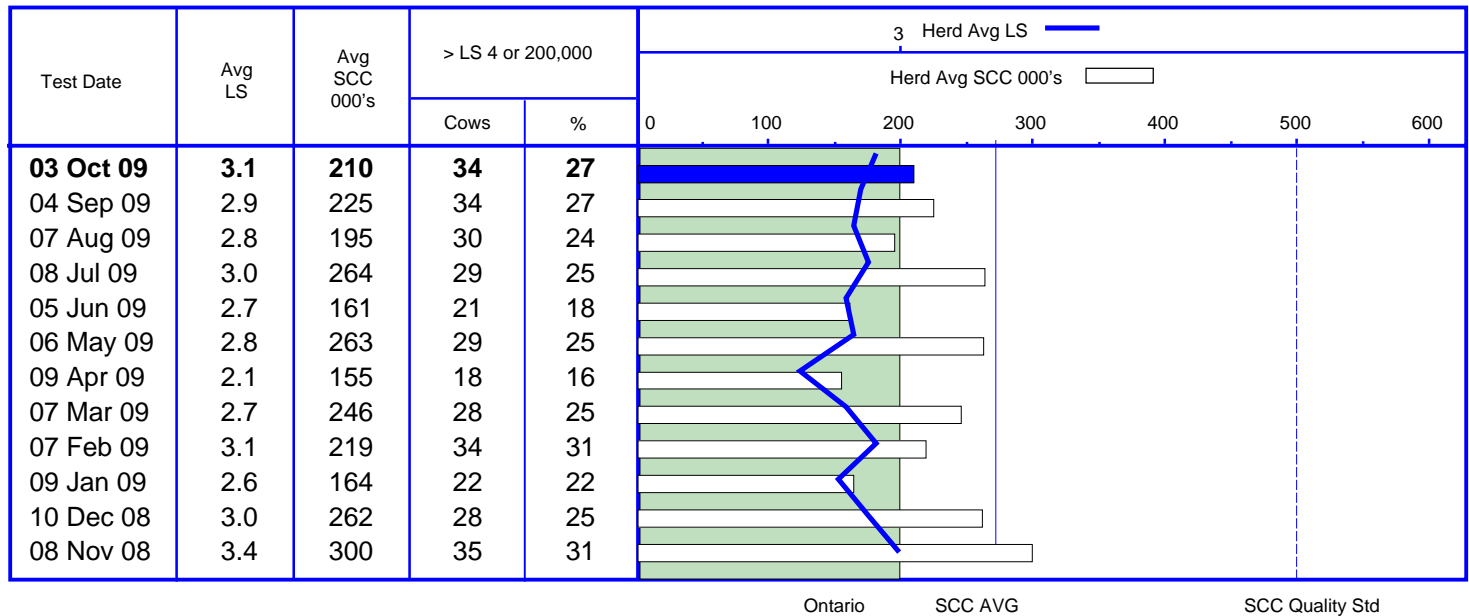

NAME  
Ontario Sample Herd  
CanWest DHI

HERD NUMBER  
ON

PAGE  
1 of 1

TEST DATE  
03 Oct 2009  
SERVICE  
P12

**HERD SUMMARY**

**TREND FOR PERCENT OF GROUP > LS 4 OR 200,000**

**LACTATION GROUP**

**STAGE OF LACTATION**

**HERD PROFILE**

| DIM   | 1st | 2nd | 3rd+ | All |
|-------|-----|-----|------|-----|
| Early | 2.9 | 1.3 | 2.6  | 2.5 |
| 100   | 23  | 8   | 8    | 39  |
| Mid   | 2.6 | 3.2 | 3.1  | 3.0 |
| 200   | 9   | 8   | 13   | 30  |
| Late  | 3.2 | 3.6 | 3.9  | 3.5 |
|       | 23  | 15  | 19   | 57  |
| All   | 3.0 | 2.9 | 3.4  | 3.1 |
|       | 55  | 31  | 40   | 126 |

Linear Score      Cows

**LACTATION GROUP & STAGE SUMMARY**